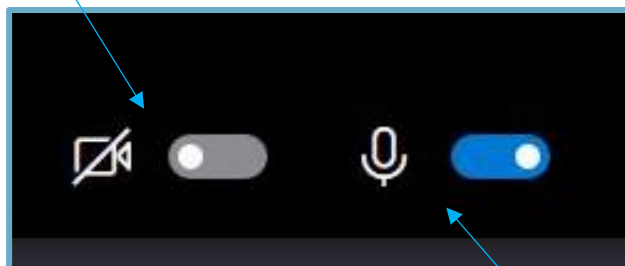

chat

When you have decided on the type of chat you want to have with that person it will appear like the picture below.

chat

video

You can have a conversation with someone over messages or you can start a video call by clicking the **'start call'** icon and you can **add people** to your chat.

camera

When you have a video call with the person, but you would **prefer not to have the camera on you can turn it off** with this icon and you can just use the mic.

The same as the camera you can **turn off the mic** with this icon.