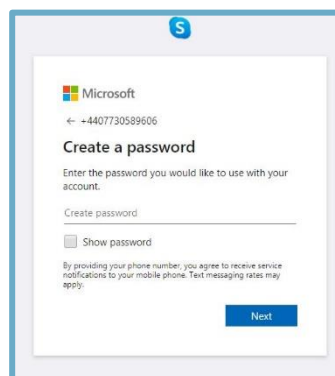

How to create an account

Useful tip!

When setting up your account ask someone you **trust** to help you go through the steps.

This could be someone that is part of your **circle of support**

Step 1:

First open your **internet browser** and type in www.skype.com

Your screen should look like the picture below.

Step 2:

It gives you the option to **download skype** or to **chat now**, if you click **'chat now'** you can use skype on your **web browser**.

If you click **'chat now'** it will then ask you to sign in or **create an account**.

Step 3:

When you click **create account** you can either use your **mobile number** or **email address** to set one up. It will then ask you to **create a password**.

Useful Tip!

tips

Use a mixture of **numbers** and **letters** in your **password** to make it **harder** for other people to **guess**.