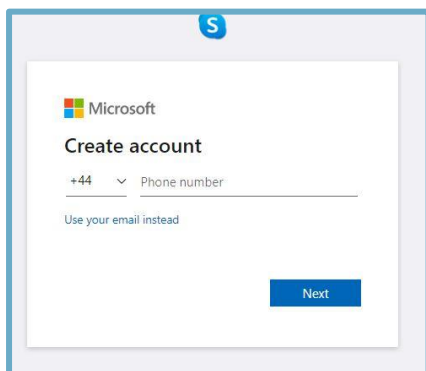

How to create an account

Useful tip!

When setting up your account ask someone you **trust** to help you go through the steps.

This could be someone that is part of your **circle of support**

Step 1:

First open your **internet browser** and type in www.skype.com

Your screen should look like the picture below.

Step 2:

It gives you the option to **download skype** or to **chat now**, if you click **'chat now'** you can use skype on your **web browser**.

If you click **'chat now'** it will then ask you to sign in or **create an account**.

Step 3:

When you click **create account** you can either use your **mobile number** or **email address** to set one up. It will then ask you to **create a password**.

Useful Tip!

tips

Use a mixture of **numbers** and **letters** in your **password** to make it **harder** for other people to **guess**.