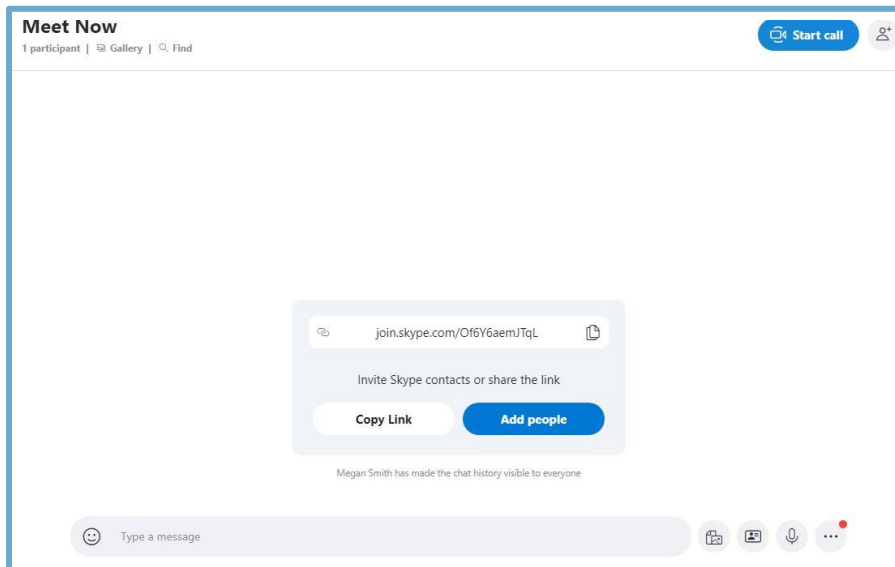

How to contact friends and family

how

name

You can search for **people you know** by typing in either the person's **name, email, phone number** or their **skype name**.

Once you have connected with the **people you know** you can click the **'New Chat'** tab as seen below and either start a **new group chat**, a **1-1 chat** with the person.

chat

When you have decided on the type of chat you want to have with that person it will appear like the picture below.

chat

video

You can have a conversation with someone over messages or you can start a video call by clicking the **'start call'** icon and you can **add people** to your chat.