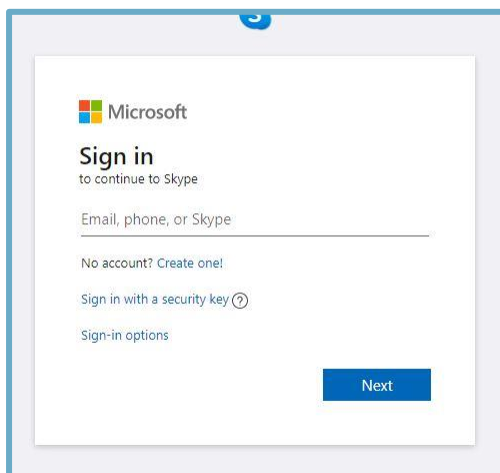

How to create an account

Useful tip!

When setting up your account ask someone you **trust** to help you go through the steps.

This could be someone that is part of your **circle of support**

Step 1:

First open your **internet browser** and type in www.skype.com

Your screen should look like the picture below.

Step 2:

It gives you the option to **download skype** or to **chat now**, if you click **'chat now'** you can use skype on your **web browser**.

If you click **'chat now'** it will then ask you to sign in or **create an account**.

Step 3:

When you click **create account** you can either use your **mobile number** or **email address** to set one up. It will then ask you to **create a password**.

Useful Tip!

tips

Use a mixture of **numbers** and **letters** in your **password** to make it **harder** for other people to **guess**.