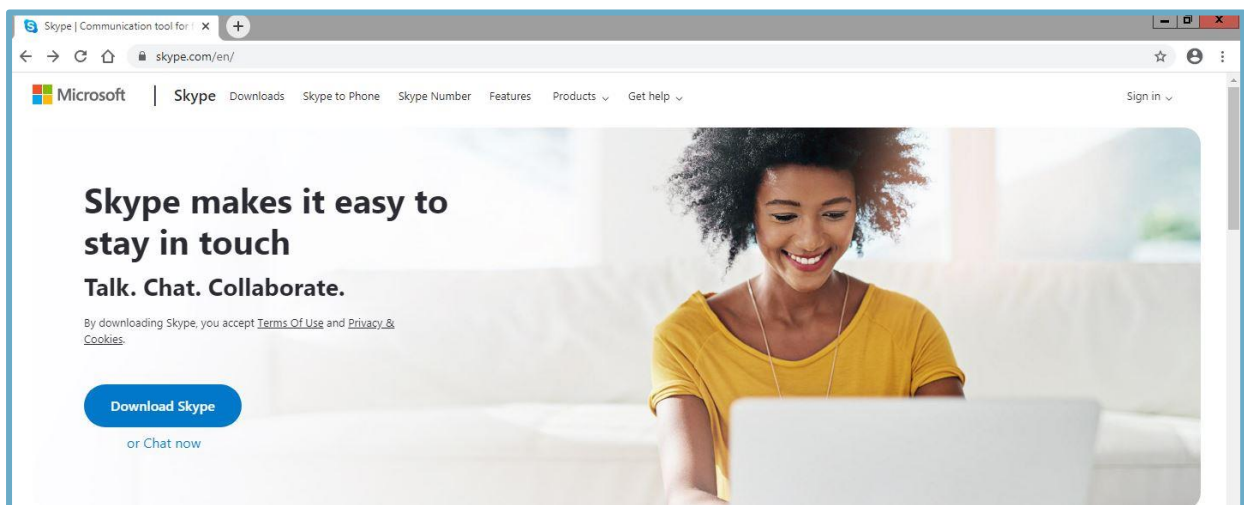

Connecting with friends and family on Skype

Contents

What is Skype	2
How to create an account	2
How to contact friends and family	5

What is Skype

Skype is a way to have 1-1 conversations or with a group over messaging, video calls and phone calls. As long as you have a Skype account, you can log into Skype on any computer with Internet access without having to download Skype.

How to create an account

Useful tip!

When setting up your account ask someone you **trust** to help you go through the steps.

This could be someone that is part of your **circle of support**

Step 1:

First open your **internet browser** and type in www.skype.com

Your screen should look like the picture below.

Step 2:

It gives you the option to **download skype** or to **chat now**, if you click **'chat now'** you can use skype on your **web browser**.

If you click **'chat now'** it will then ask you to sign in or **create an account**.