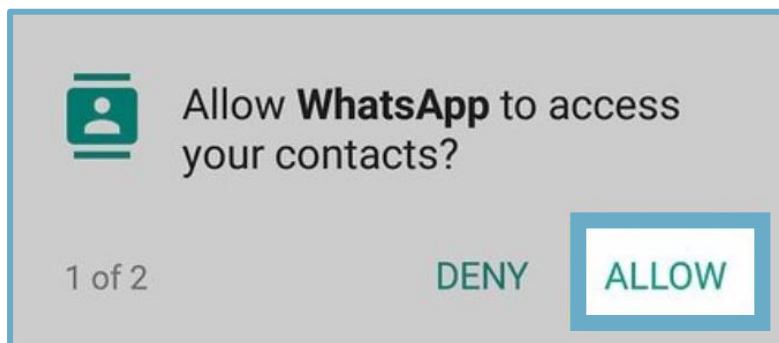

This could be someone that is part of your **circle of support**.

Step 1:

Go to your **app store** on your mobile phone and **install the app** that's called '**WhatsApp Messenger**', see the below picture.

app

Step 2:

Once the app has installed **open up the app**.

Step 3:

It will then ask you to give the app **access to your contacts** on your phone, this is so you can message them.

Step 4:

The app will ask you to **agree** to its **terms and policy**.

Step 5:

mobile

Enter your **mobile number** and you will then **receive a text message** with a **code to verify your number**. Make sure the option is for **United Kingdom** – you need to type **+44** where it says +1.