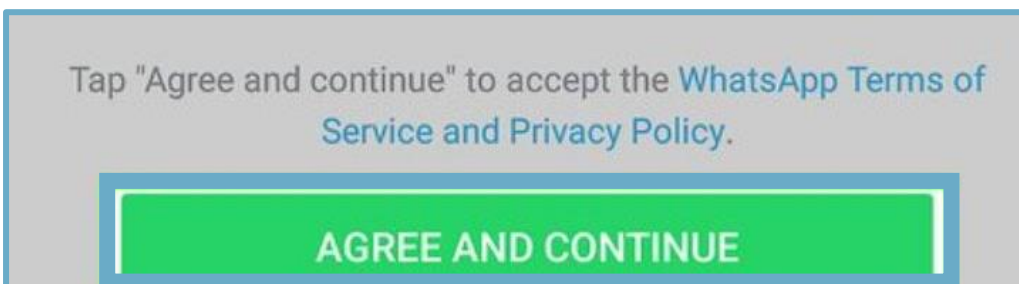

This could be someone that is part of your **circle of support**.

Step 1:

Go to your **app store** on your mobile phone and **install the app** that's called '**WhatsApp Messenger**', see the below picture.

app

Step 2:

Once the app has installed **open up the app**.

Step 3:

It will then ask you to give the app **access to your contacts** on your phone, this is so you can message them.

Step 4:

The app will ask you to **agree** to its **terms and policy**.

Step 5:

mobile

Enter your **mobile number** and you will then **receive a text message** with a **code to verify your number**. Make sure the option is for **United Kingdom** – you need to type **+44** where it says +1.