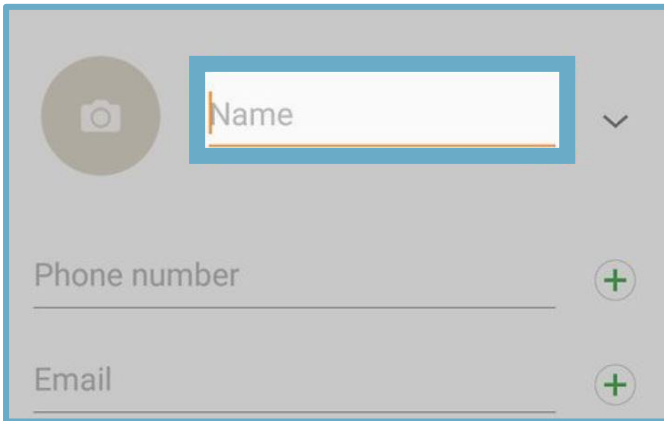

You can also tap on this link to verify your phone:

[V.whatsapp.com/162203](https://v.whatsapp.com/162203)

Step 8:

Enter your code as seen below.

Step 9:

You can put your **name** for people to see and a **photo**.

name

how

How to connect with friends and family

Click '**new contact**' to add someone who isn't in your contacts on your mobile phone.

contacts

Enter their **name** and their **details** to add a **new contact**.