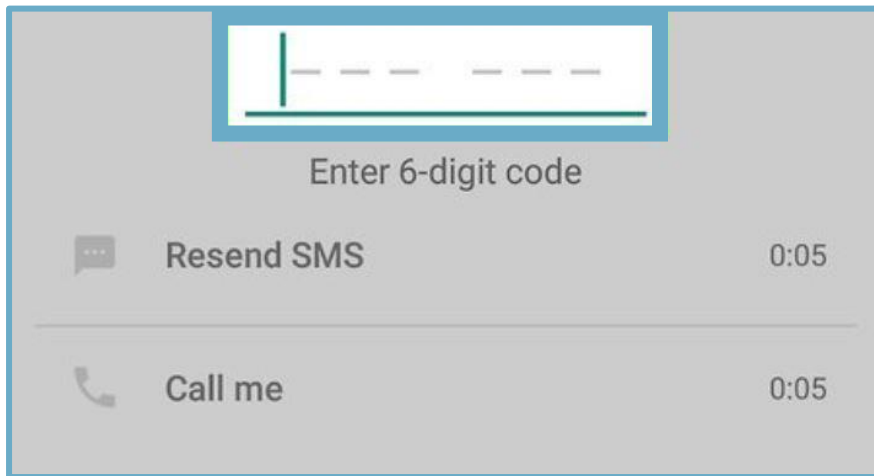

Step 5:

mobile

Enter your **mobile number** and you will then **receive a text message** with a **code to verify your number**. Make sure the option is for **United Kingdom** – you need to type **+44** where it says +1.

WhatsApp will send an SMS message (carrier charges may apply) to verify your phone number.
Enter your country code and phone number:

+ 1 phone number

Step 6:

confirm

Confirm your **mobile number** and click **'ok'**.

Is this OK, or would you like to edit the number?

EDIT

OK

Step 7:

text message

You will then **receive** the text with the **code**.

Your whatsapp code:

111-222

You can also tap on this link to verify your phone:

[V.whatsapp.com/162203](https://v.whatsapp.com/162203)

Step 8:

Enter your code as seen below.

Step 9:

You can put your **name** for people to see and a **photo**.