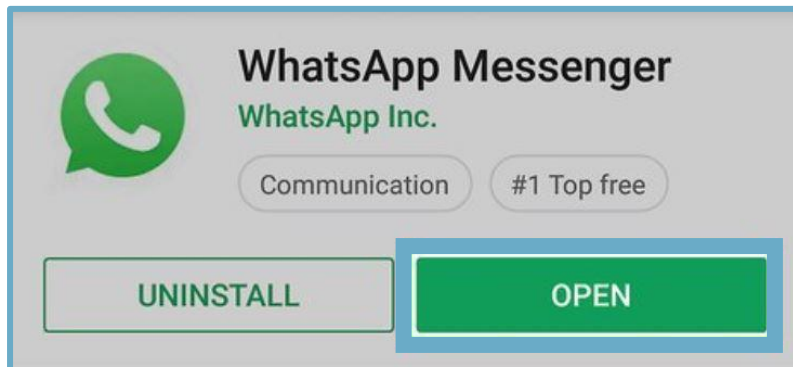

Step 2:

Once the app has installed **open up the app**.